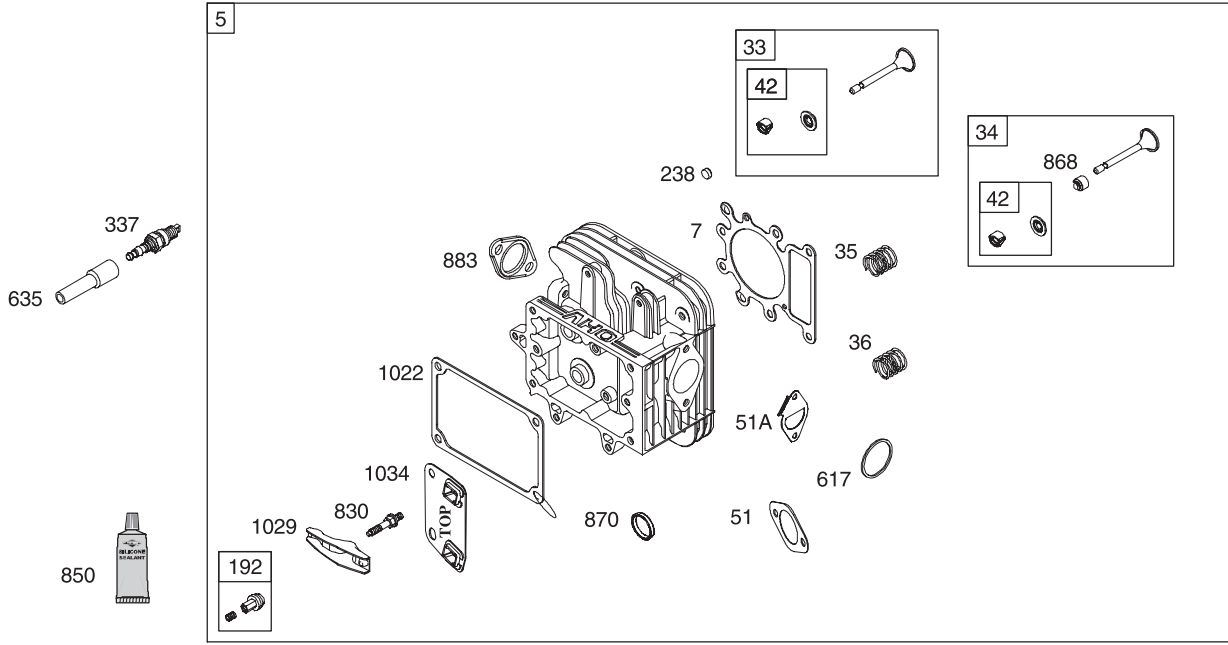

Briggs & Stratton Engine Model 215807

48 SHORT BLOCK

1058 OPERATOR'S MANUAL

1329 REPLACEMENT ENGINE

1330 REPAIR MANUAL